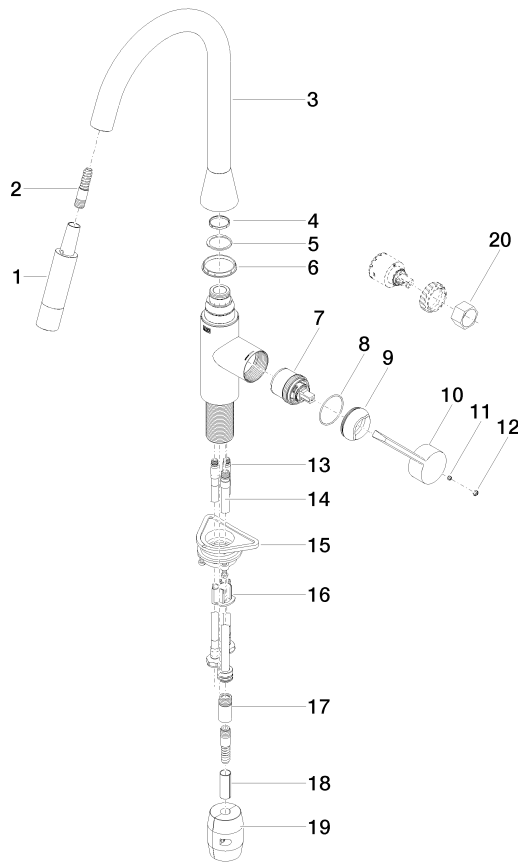

33 870 895

- 240mm projection
- pivotable spout 360°
- Optional swivel limiter available with swivel limiter set 12 821 970 90
- laminar and spray flow
- height of mixer 444 mm
- height up to laminar flow regulator 240 mm
- hole diameter 35 mm
- 2 x pressure hose with 3/8" cap nut
- 1800 mm metal shower hose
- sprayface with anti-scaling system
- max. flow 5.7 l/min at 3 bar flow pressure
- lead-free
- This product can help a building meet the requirements of Green Building Rating Systems, e.g. LEED®, BREEAM®, DGNB

Recommended miscellaneous

Swivel limitation set - 12 821 970 90

Recommended miscellaneous

AIR SWITCH Control button - Chrome 10 713 970-00

Recommended miscellaneous

Dispenser without rosette - Chrome 82 424 970-00

33 870 895

Flow rate chart

Codes & Standards

ADA

ASME
A112.18.1/CSA
B125.1

California Energy
Commission
(CEC)

NSF/ANSI 372

NSF/ANSI/CAN
61

SYNC Single-lever mixer Pull-down with spray function - Chrome

SYNC

33 870 895

Certificates

IAPMO_N-4976 (2). IAPMO_4976 (3). IAPMO_6397 (1).

33 870 895

Spare parts list

No.	Item Number	Name	Quantity used	Delivery time
1	90 12 11 148 00-00	shower	1	10
2	04 30 02 120 00-00	hose	1	10
3	90 28 22 302 00-00	spout	1	10
4	09 28 10 160 90	ring	1	2
5	09 28 10 162 90	ring	1	2
6	09 28 10 161 90	ring	1	2
7	90 15 05 064 02 90	cartridge	1	2
8	09 14 10 190 90	seal	1	2
9	09 28 30 030-00	cover	1	10
10	09 20 89 020-00	handle	1	10
11	90 31 11 063 00 90	pin	1	2
12	90 31 20 087 00-00	plug	1	10
13	04 30 04 103 00 90	hose	1	2
14	04 28 20 067 00 90	pipe	1	2
15	04 30 11 040 00 90	fixing set	2	2
16	09 20 93 056 90	insert	1	2
17	90 24 03 253 01 90	adaptor	1	2
18	09 30 03 038 90	hose	1	2
19	04 21 50 010 00 90	accessories	1	2
20	90 30 09 031 00 90	key	1	2