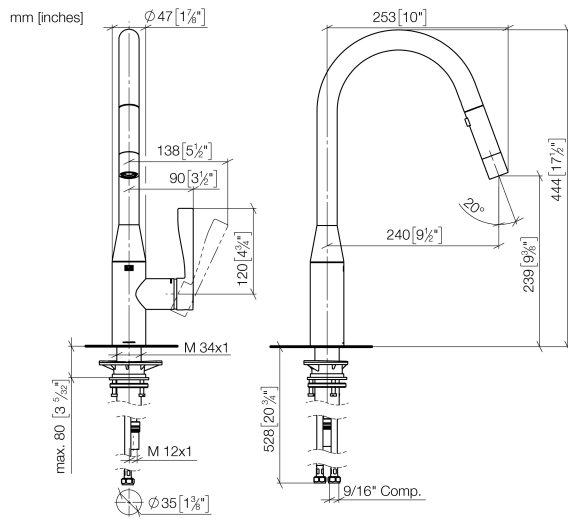

33 870 895

Flow rate chart